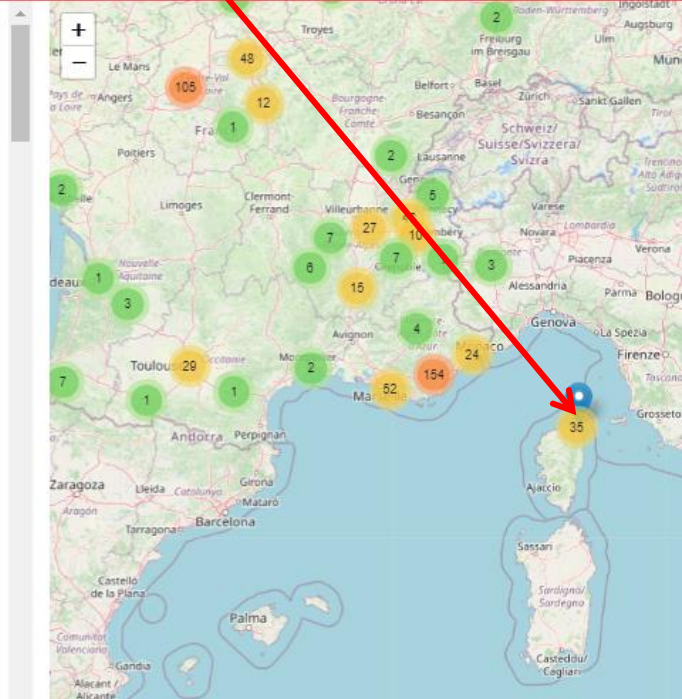

Visualisation des Annonces